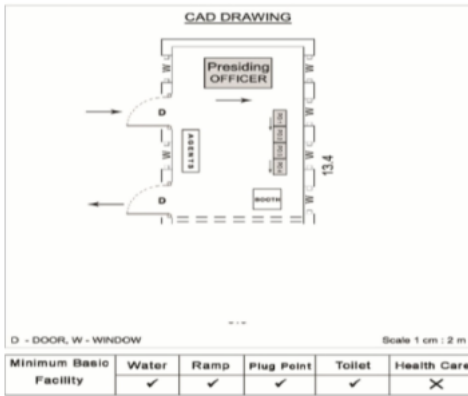

Nazri Naksha

Google Map View

Polling Station Building Front View

Polling Station Front View

Cad View

Key MAP View