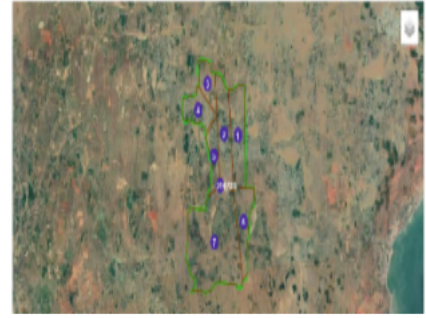

Nazri Naksha

Google Map View