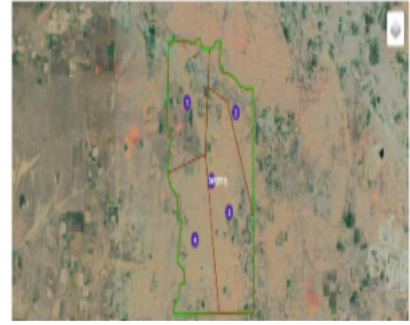

Nazri Naksha

Google Map View