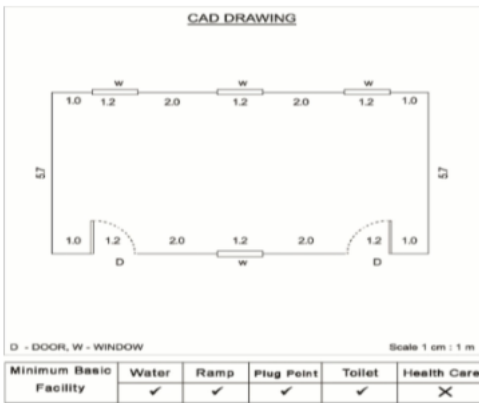

Nazri Naksha

Google Map View

Polling Station Building Front View

Polling Station Front View

Cad View

Key MAP View