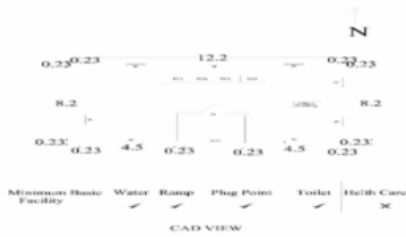

Nazri Naksha

Google Map View

Polling Station Building Front View

Polling Station Front View

Cad View

Key MAP View