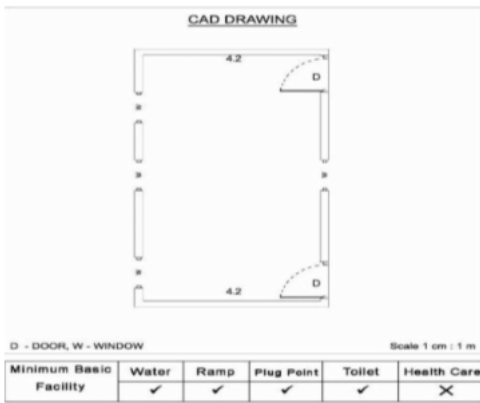

Nazri Naksha

Google Map View

Polling Station Building Front View

Polling Station Front View

Cad View

Key MAP View