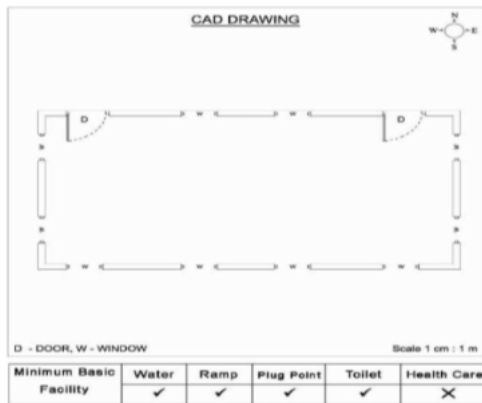

Nazri Naksha

Google Map View

Polling Station Building Front View

Polling Station Front View

Cad View

Key MAP View