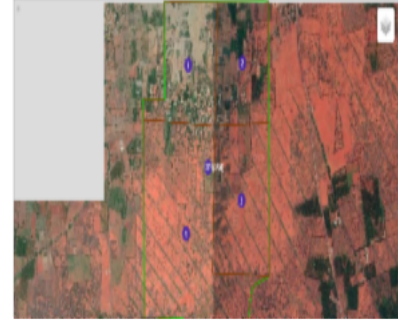

Nazri Naksha

Google Map View