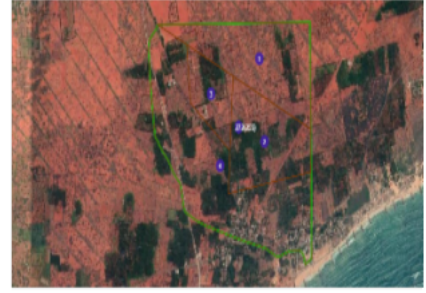

Nazri Naksha

Google Map View