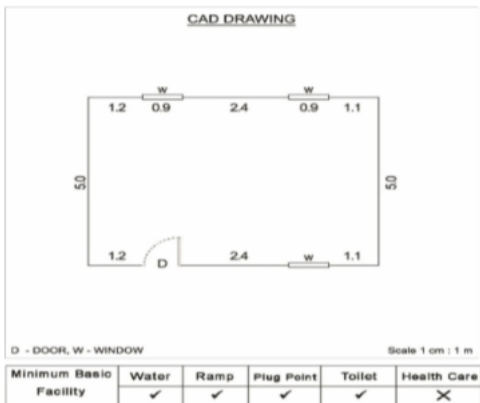

Nazri Naksha

Google Map View

Polling Station Building Front View

Polling Station Front View

Cad View

Key MAP View