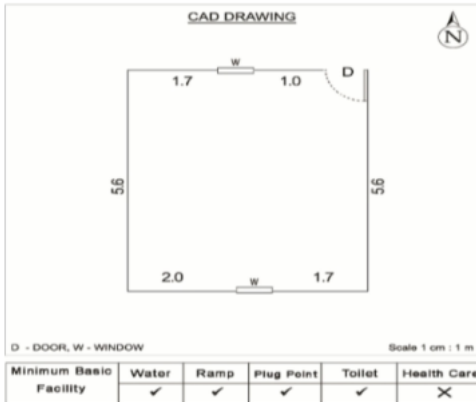

Nazri Naksha

Google Map View

Polling Station Building Front View

Polling Station Front View

Cad View

Key MAP View