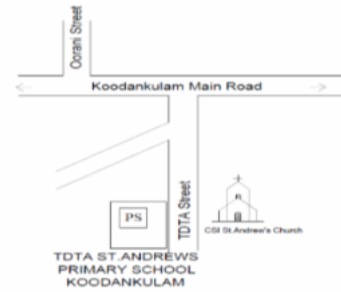

Key MAP View

Minimum Basic Facility	Water	Ramp	Plug Point	Toilet	Helth Care
	✓	✓	✓	✓	✗

- a) Landmarks
  b) Road Names
  c) Traffic Flow

PS POLLING STATION