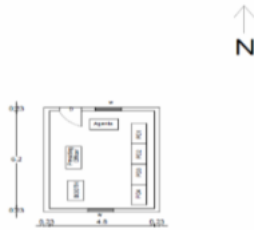

Nazri Naksha

Google Map View

Polling Station Building Front View

Polling Station Front View

Cad View

Key MAP View

Minimum Basic Facility	Water	Ramp	Plug Point	Toilet	Helth Care
	✓	✓	✓	✓	✗

- a) Landmarks
  b) Road Names
  c) Traffic Flow

PS POLLING STATION