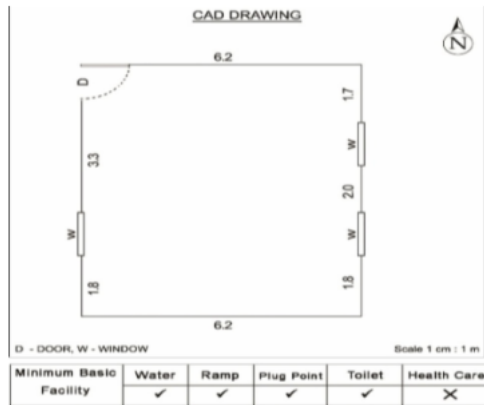

Nazri Naksha

Google Map View

Polling Station Building Front View

Polling Station Front View

Cad View

Key MAP View