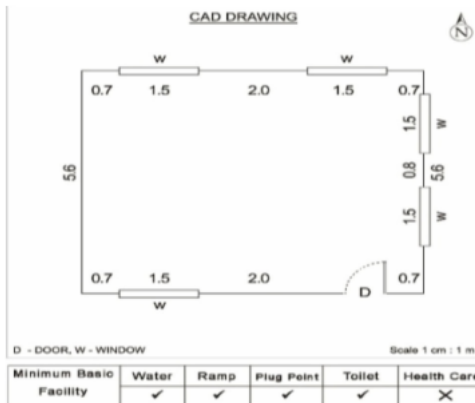

Nazri Naksha

Google Map View

Polling Station Building Front View

Polling Station Front View

Cad View

Key MAP View