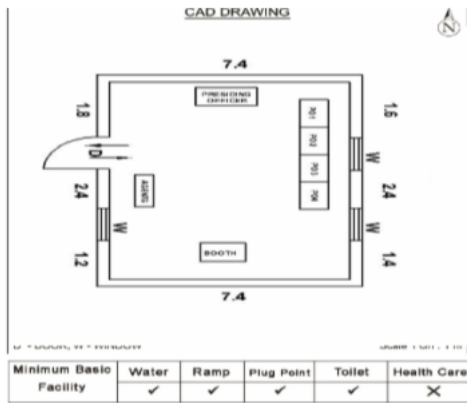

Nazri Naksha

Google Map View

Polling Station Building Front View

Polling Station Front View

Cad View

Key MAP View