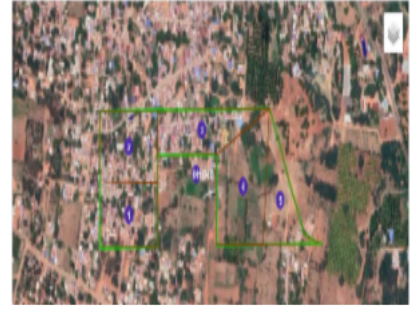

Polling Station Front View

Nazri Naksha

Google Map View