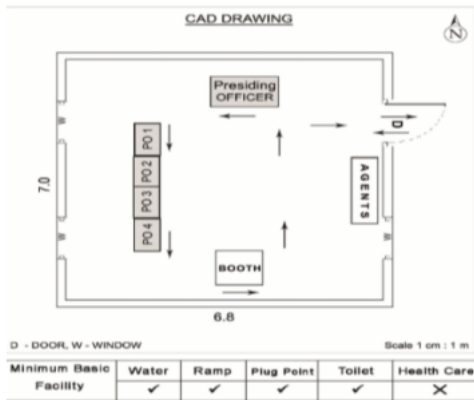

Nazri Naksha

Google Map View

Polling Station Building Front View

Polling Station Front View

Cad View

Key MAP View