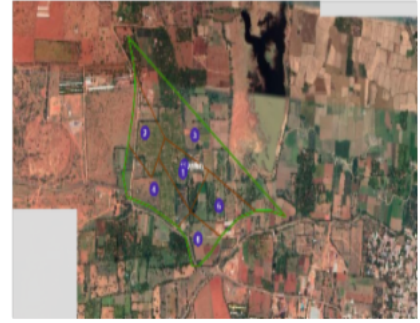

Nazri Naksha

Google Map View