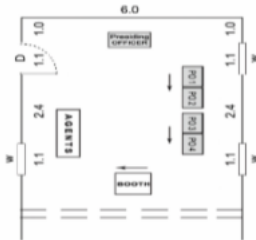

Cad View

Key MAP View

Minimum Basic Facility	Water	Ramp	Plug Point	Toilet	Health Care
	✓	✓	✓	✓	✗

a) Landmarks
b) Road Names
a) Traffic Flow

PS POLLING STATION