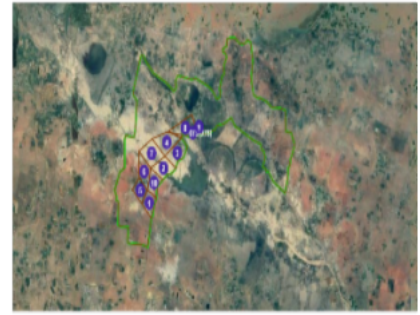

Nazri Naksha

Google Map View