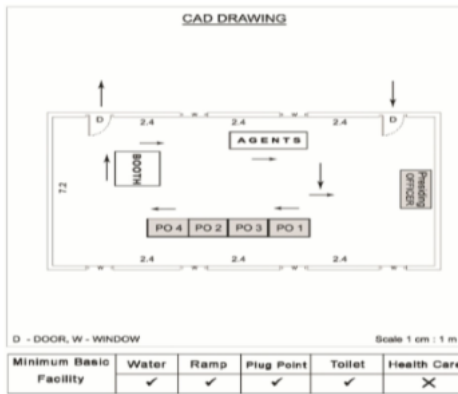

Nazri Naksha

Google Map View

Polling Station Building Front View

Polling Station Front View

Cad View

Key MAP View