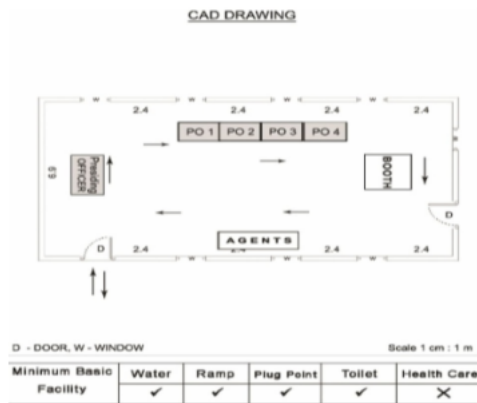

Nazri Naksha

Google Map View

Polling Station Building Front View

Polling Station Front View

Cad View

Key MAP View