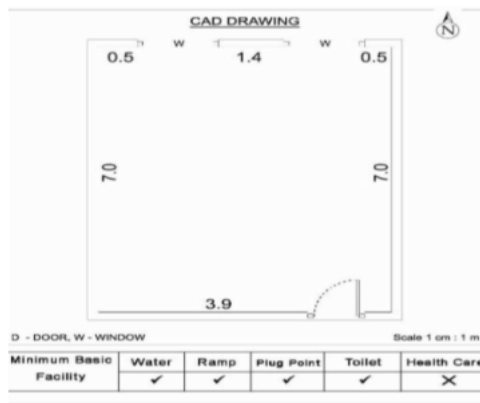

Nazri Naksha

Google Map View

Polling Station Building Front View

Polling Station Front View

Cad View

Key MAP View