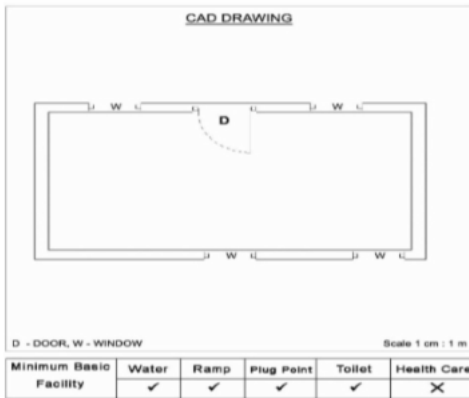

Nazri Naksha

Google Map View

Polling Station Building Front View

Polling Station Front View

Cad View

Key MAP View