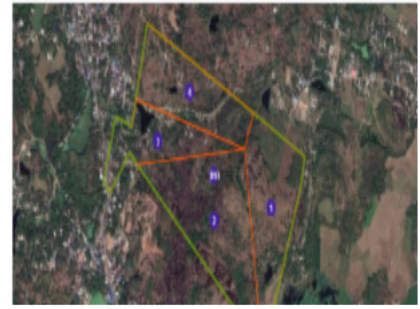

Nazri Naksha

Google Map View