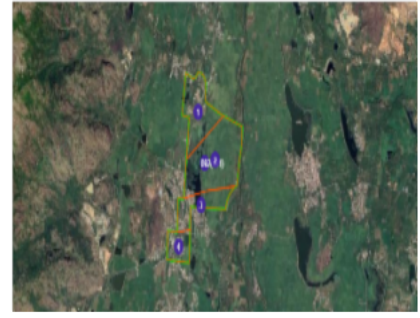

Nazri Naksha

Google Map View