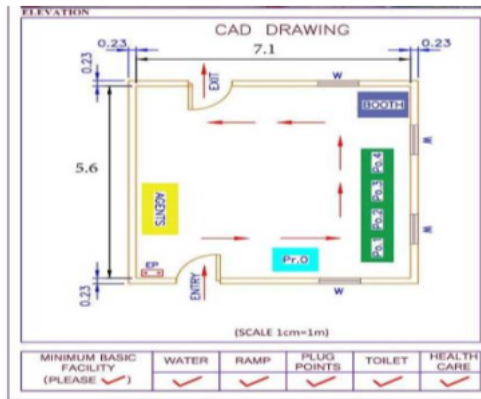

Nazri Naksha

Google Map View

Polling Station Building Front View

Polling Station Front View

Cad View

Key MAP View