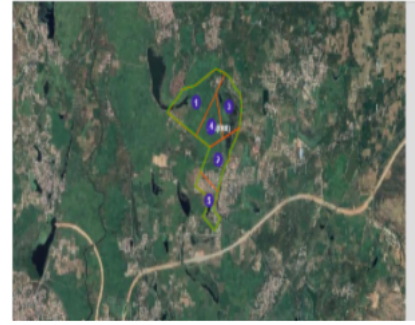

Nazri Naksha

Google Map View