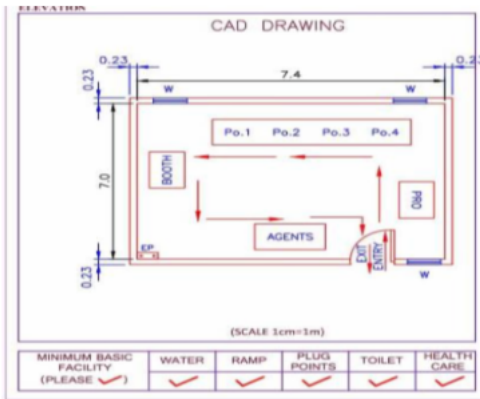

Nazri Naksha

Google Map View

Cad View