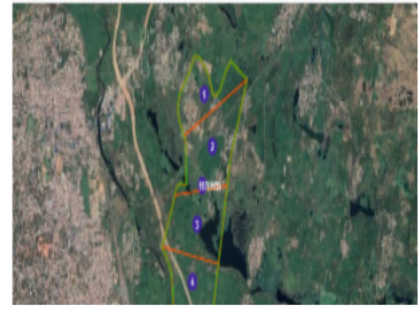

Nazri Naksha

Google Map View