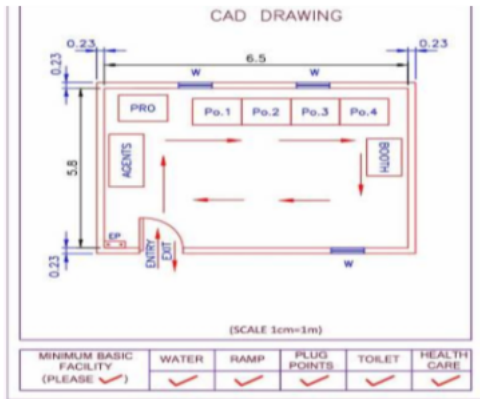

Nazri Naksha

Google Map View

Polling Station Building Front View

Polling Station Front View

Cad View

Key MAP View