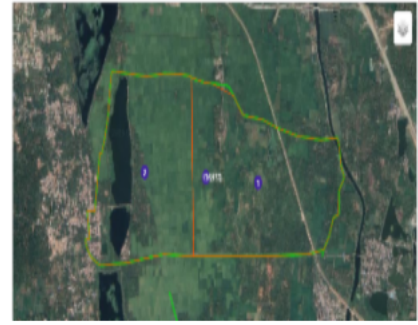

Nazri Naksha

Google Map View