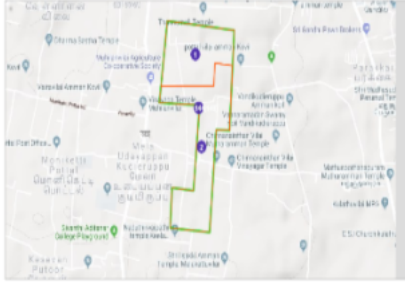

Nazri Naksha

Google Map View