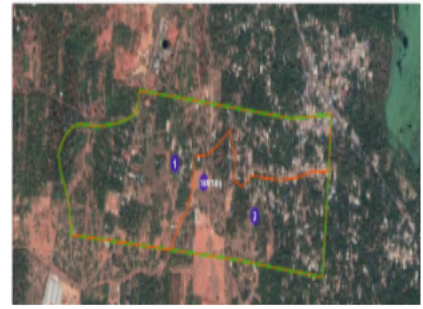

Nazri Naksha

Google Map View