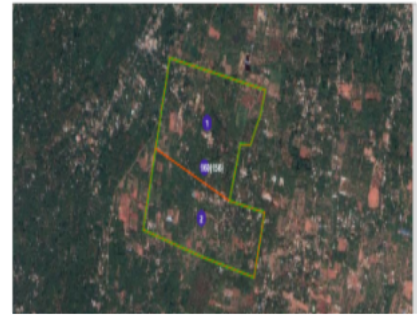

Nazri Naksha

Google Map View