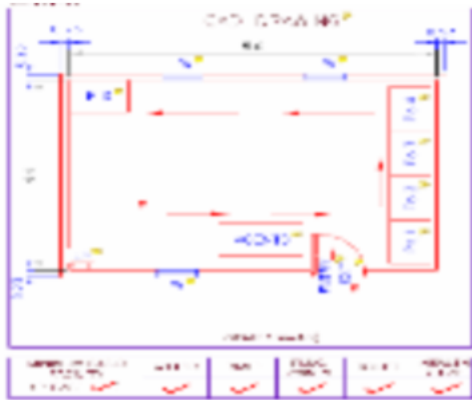

Nazri Naksha

Google Map View

Polling Station Building Front View

Polling Station Front View

Cad View

Key MAP View