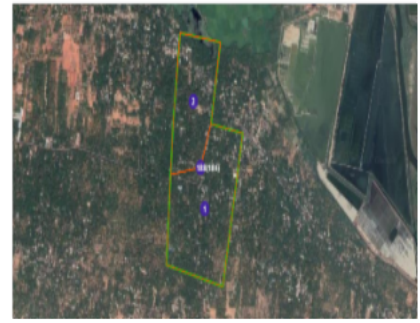

Nazri Naksha

Google Map View