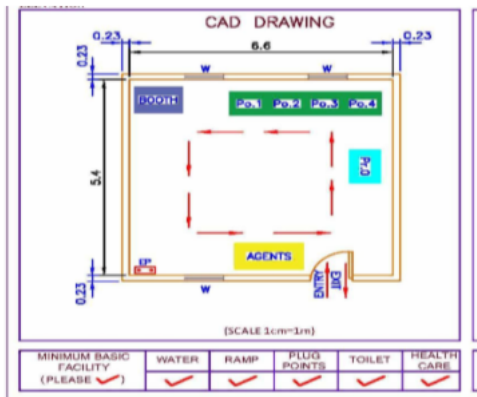

Nazri Naksha

Google Map View

Polling Station Building Front View

Polling Station Front View

Cad View

Key MAP View