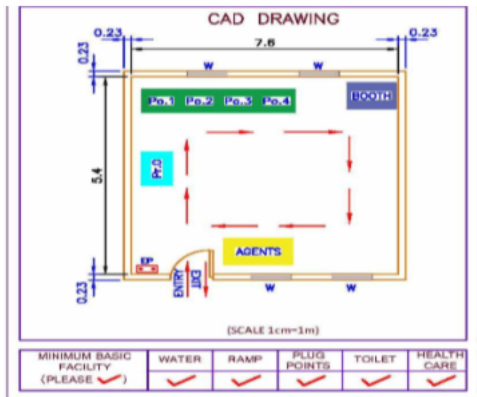

Nazri Naksha

Google Map View

Polling Station Building Front View

Polling Station Front View

Cad View

Key MAP View