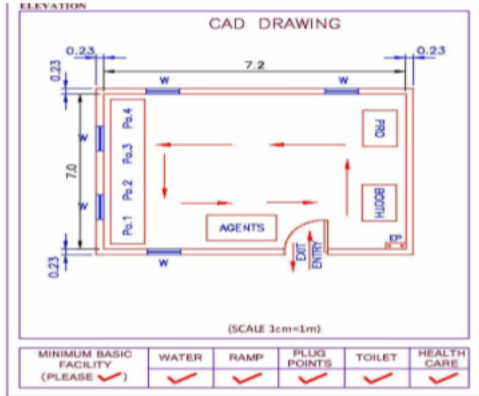

Nazri Naksha

Google Map View

Polling Station Building Front View

Polling Station Front View

Cad View

Key MAP View