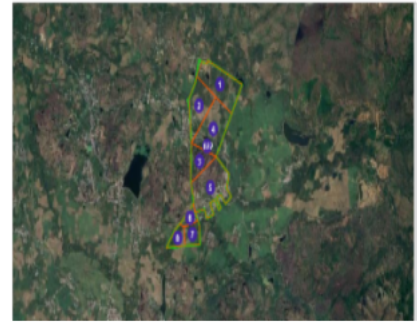

Nazri Naksha

Google Map View