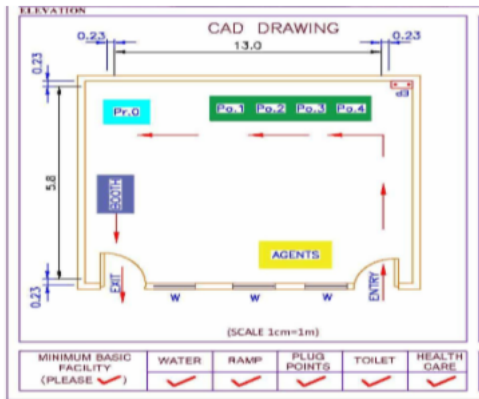

Nazri Naksha

Google Map View

Cad View