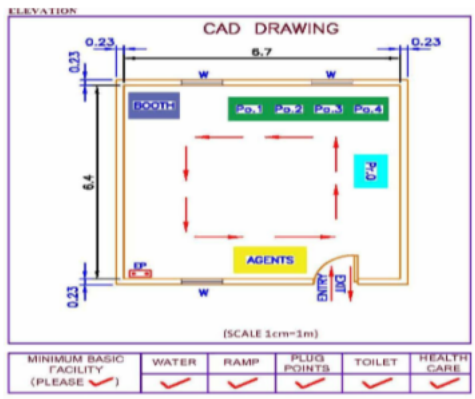

Nazri Naksha

Google Map View

Polling Station Building Front View

Polling Station Front View

Cad View

Key MAP View