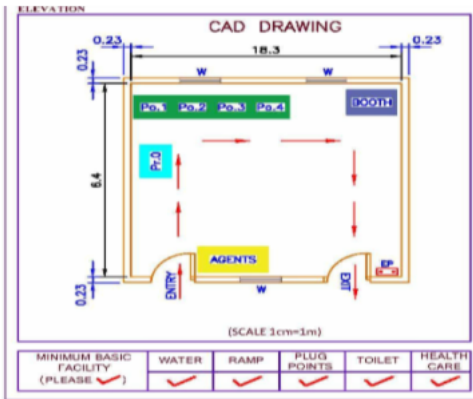

Nazri Naksha

Google Map View

Polling Station Building Front View

Polling Station Front View

Cad View

Key MAP View