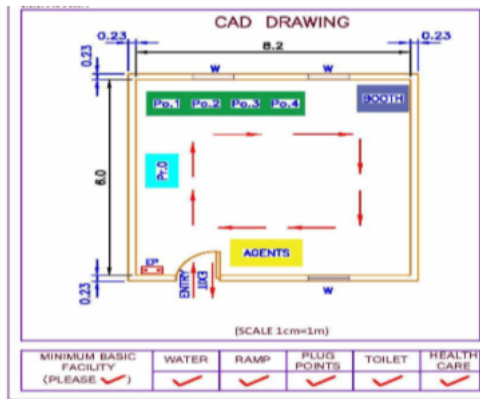

Nazri Naksha

Google Map View

Polling Station Building Front View

Polling Station Front View

Cad View

Key MAP View