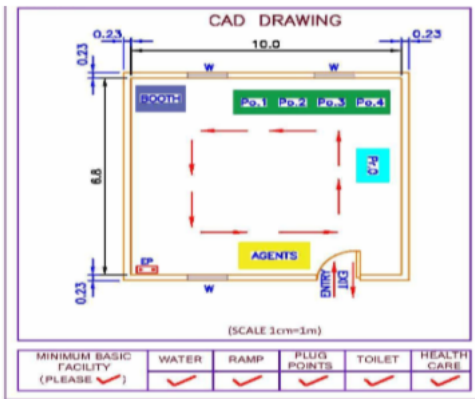

Nazri Naksha

Google Map View

Polling Station Building Front View

Polling Station Front View

Cad View

Key MAP View