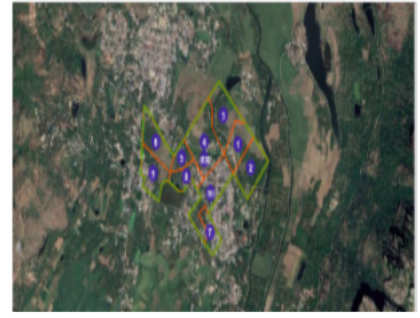

Nazri Naksha

Google Map View