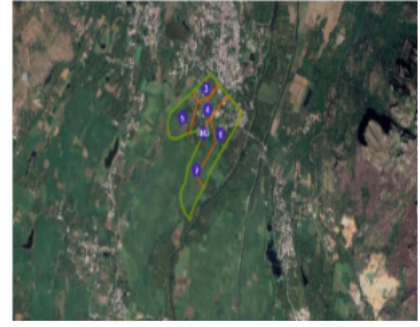

Nazri Naksha

Google Map View