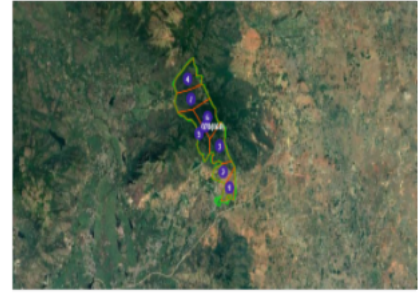

Nazri Naksha

Google Map View