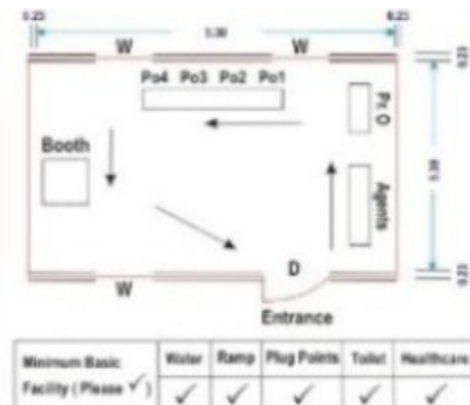

Nazri Naksha

Google Map View

Polling Station Building Front View

Polling Station Front View

Cad View

Key MAP View